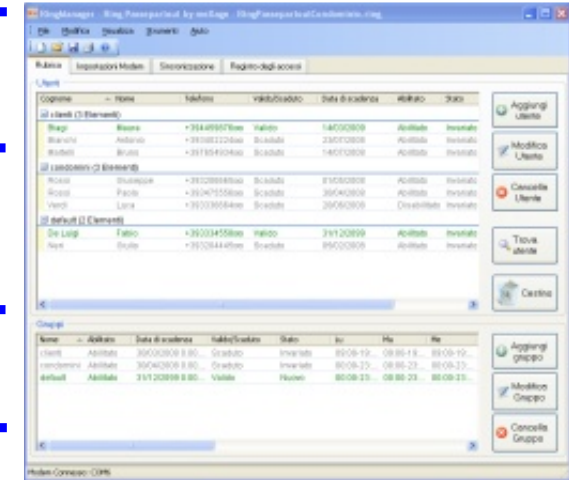

Simple and immediate programming with the configuration software

The RingManager software for programming via PC

Add, modify and delete users with one click

Organize users into groups and specify access permits

Monitor and download the list of accesses

Configure all settings

Perform all modifications on your PC and then connect it to Ring Passepartout to synchronize!

Programming via SMS for rapid changes and updates